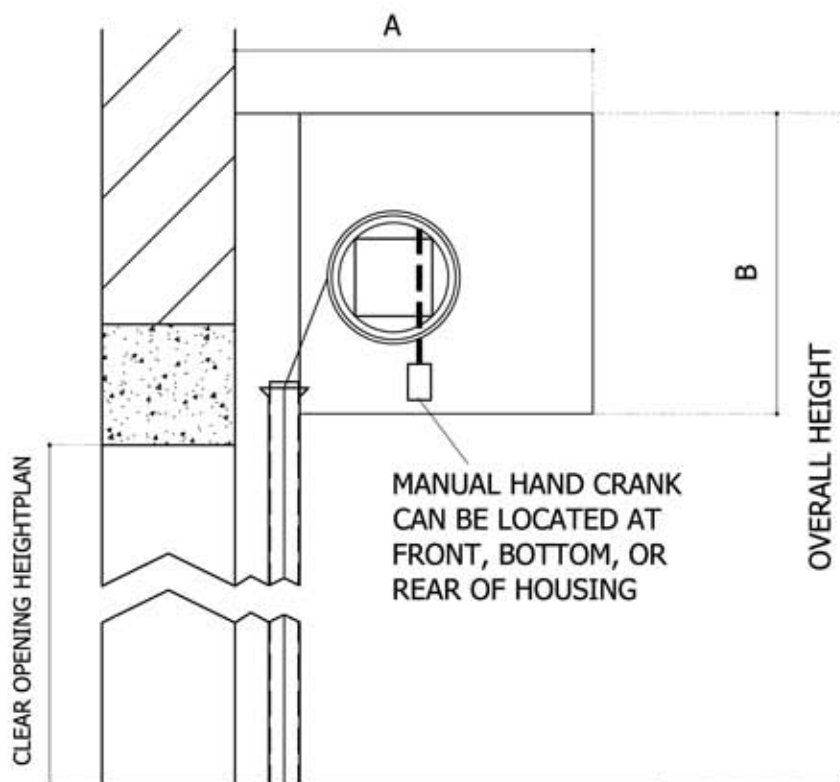

# TUBULAR MOTOR ROLLING SHUTTER

COMPANY	LOCATION	CONTACT INFORMATION	DATE:
<b>G B Industrial Doors Ltd</b>		t: 0800 6125593	July 6 2010
		e: info@gbindustrialdoors.co.uk	SHEET NO.:
		w: www.gbindustrialdoors.co.uk	7