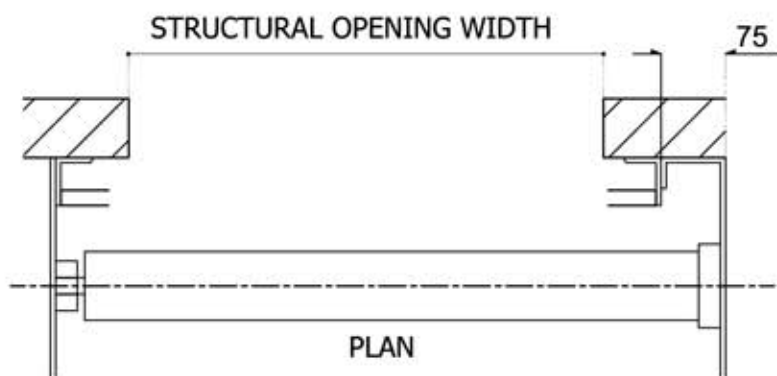

# TUBULAR MOTOR ROLLING SHUTTER

COMPANY	LOCATION	CONTACT INFORMATION	DATE:
<b>G B Industrial Doors Ltd</b>		t: 0800 6125593	July 6 2010
		e: info@gbindustrialdoors.co.uk	SHEET NO.:
		w: www.gbindustrialdoors.co.uk	7