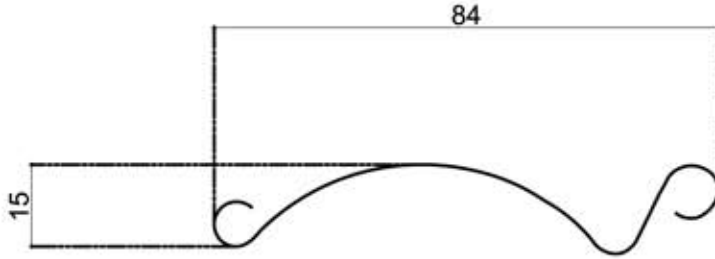

PERFORATED LATH OPTION 1

COMPANY	LOCATION	CONTACT INFORMATION	DATE:
G B Industrial Doors Ltd		t: 0800 6125593	July 6 2010
		e: info@gbindustrialdoors.co.uk	SHEET NO.:
		w: www.gbindustrialdoors.co.uk	9