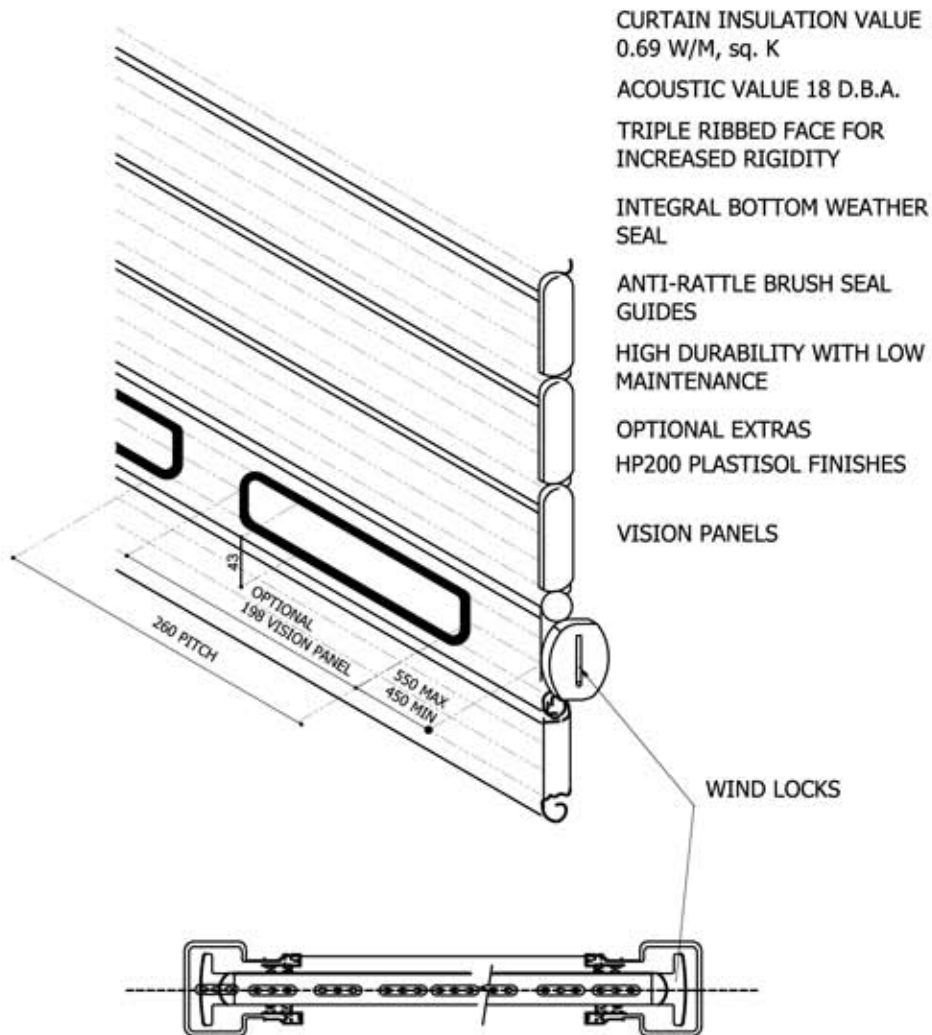

# INSULATED ROLLER SHUTTER

COMPANY	LOCATION	CONTACT INFORMATION	DATE:
<b>G B Industrial Doors Ltd</b>		t: 0800 6125593	July 6 2010
		e: info@gbindustrialdoors.co.uk	SHEET NO.:
		w: www.gbindustrialdoors.co.uk	11