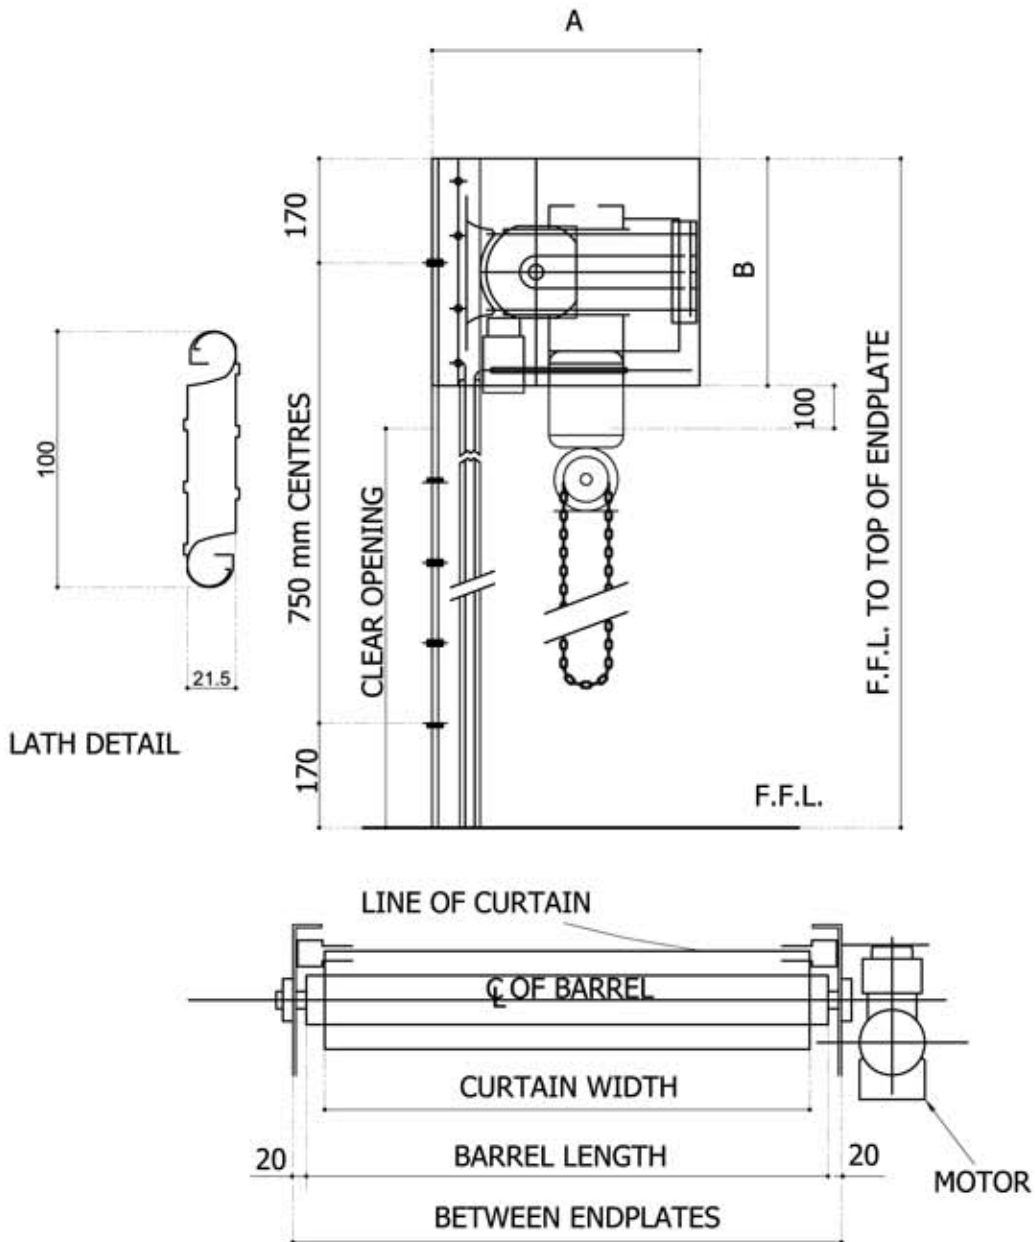

ELECTRICALLY OPERATED INSULATED ROLLING SHUTTER

COMPANY	LOCATION	CONTACT INFORMATION	DATE:
G B Industrial Doors Ltd		t: 0800 6125593	July 6 2010
		e: info@gbindustrialdoors.co.uk	SHEET NO.:
		w: www.gbindustrialdoors.co.uk	10