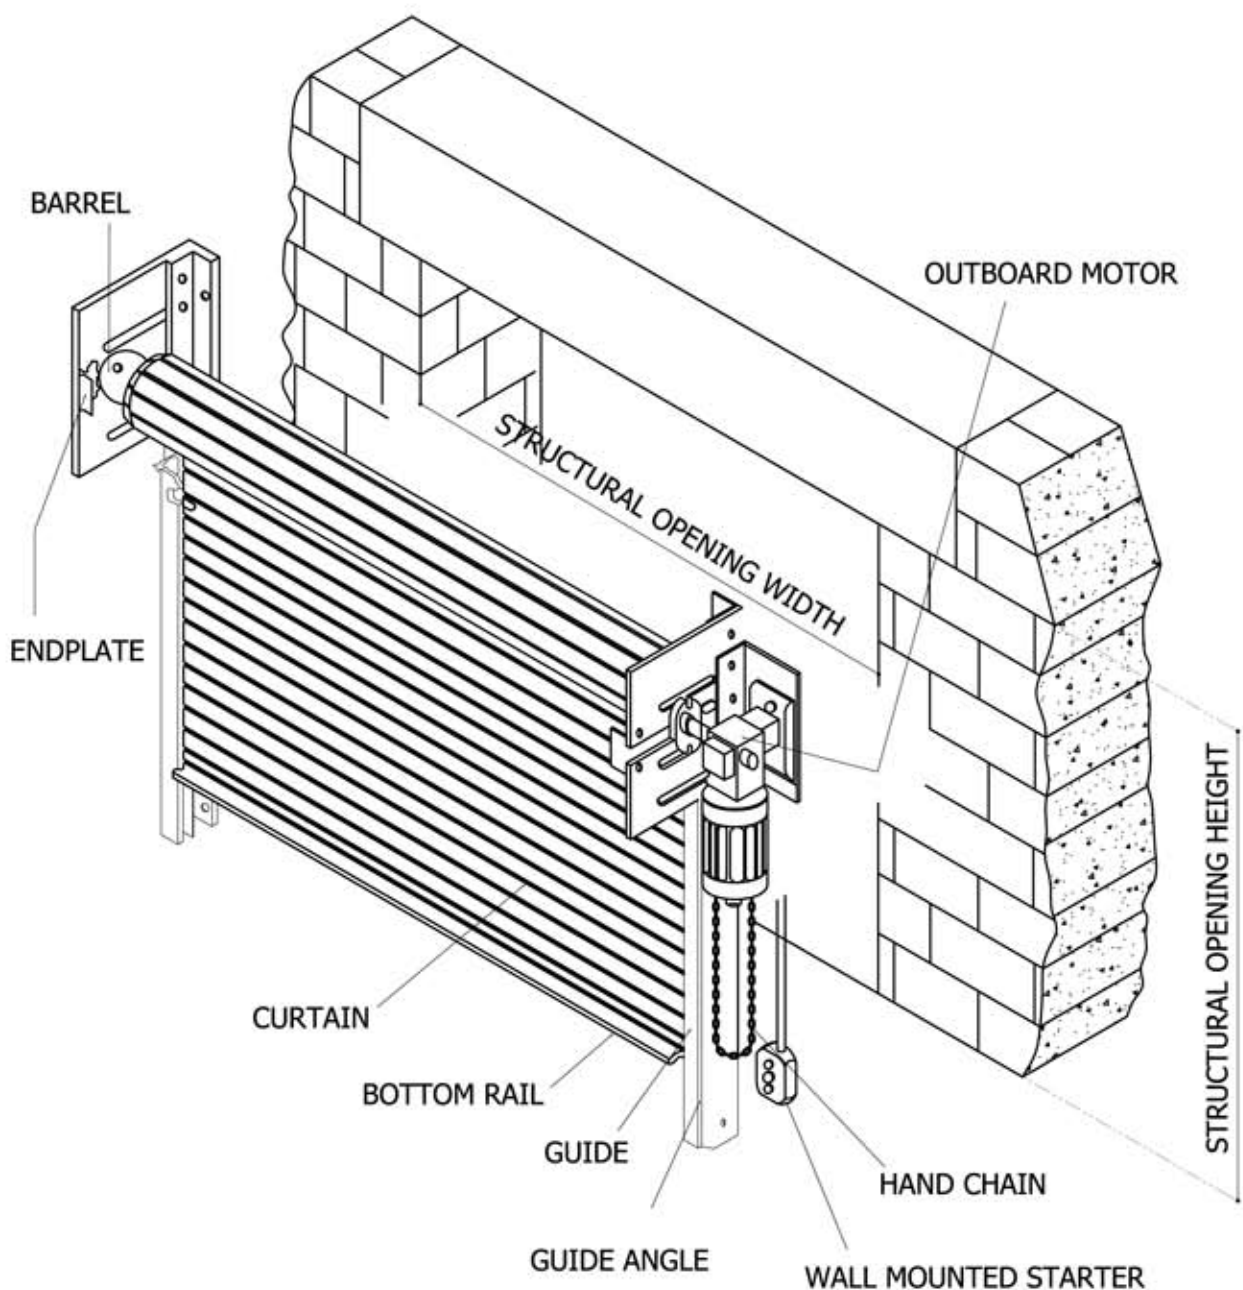

ELECTRICALLY OPERATED DIRECT DRIVE ROLLING SHUTTER

COMPANY	LOCATION	CONTACT INFORMATION	DATE:
G B Industrial Doors Ltd		t: 0800 6125593	July 6 2010
		e: info@gbindustrialdoors.co.uk	SHEET NO.:
		w: www.gbindustrialdoors.co.uk	2