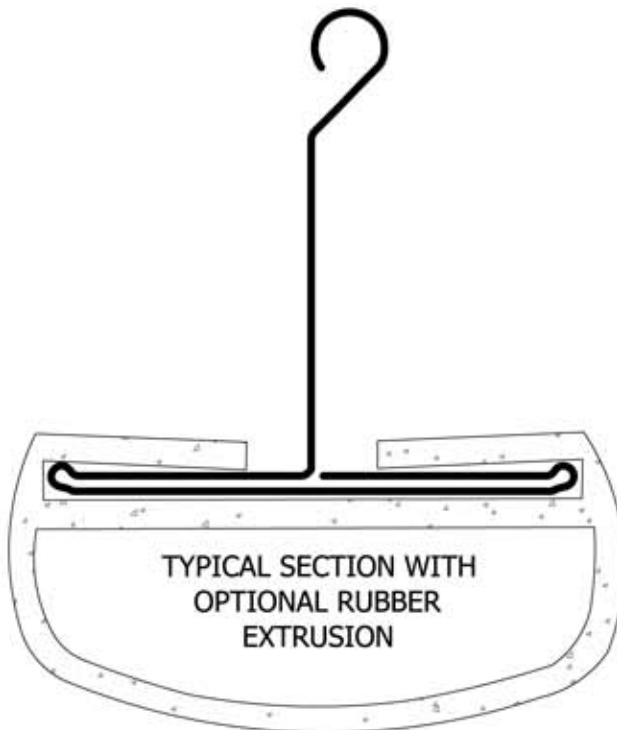

# BOTTOM RAIL

TYPICAL SECTION

TYPICAL SECTION WITH  
OPTIONAL RUBBER  
EXTRUSION

COMPANY	LOCATION	CONTACT INFORMATION	DATE:
<b>G B Industrial Doors Ltd</b>		t: 0800 6125593	July 6 2010
		e: info@gbindustrialdoors.co.uk	SHEET NO.:
		w: www.gbindustrialdoors.co.uk	6