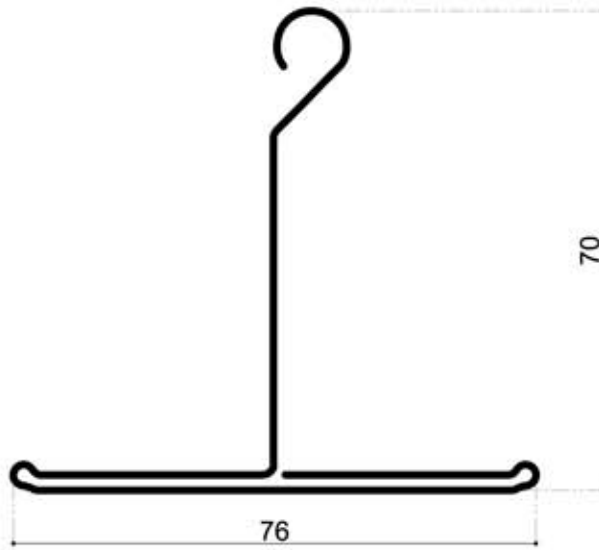

# BOTTOM RAIL

TYPICAL SECTION

TYPICAL SECTION WITH  
OPTIONAL RUBBER  
EXTRUSION

COMPANY	LOCATION	CONTACT INFORMATION	DATE:
<b>G B Industrial Doors Ltd</b>		t: 0800 6125593	July 6 2010
		e: info@gbindustrialdoors.co.uk	SHEET NO.:
		w: www.gbindustrialdoors.co.uk	6